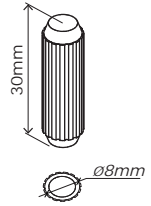

# PN4743K56104

QF4743

MADE IN ITALY  
Produced by COMPOSAD srl, Via Lombardia 29, 46019 Viadana (MN) ITALY

**BU3902**

**M179**  
x3

**V104**  
x3

**V76**  
x4

**G150**  
x2

**V45**  
x3

**H1**  
x2

**W539**  
x1

**W538**  
x1

**W520**  
x1

CA3385  
896x350x18mm

SH3157  
900x600x18mm

1