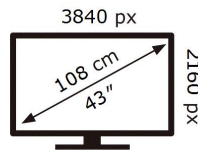

ENERGY

SAMSUNG

UE43TU7102K

83 kWh/1000h

ABCDEF **G**

120 kWh/1000h

2019/2013