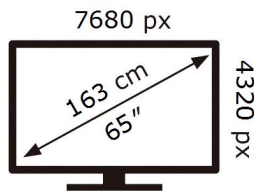

ENERG 

SAMSUNG

QE65QN800AT

242 kWh/1000h

ABCDEF **G**

328 kWh/1000h

2019/2013