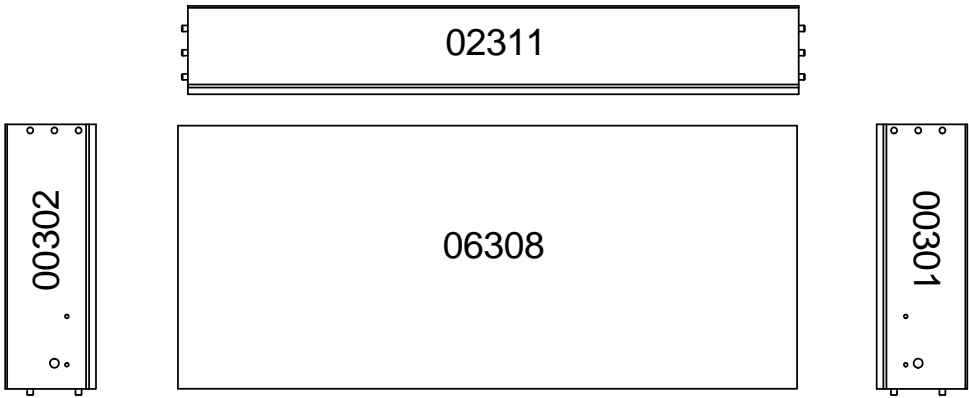

# 80425

TVILUM-SCANBIRK

Made in Denmark  
©TVILUM-SCANBIRK

Egon Kristiansens Allé 2  
DK-8882 Faarvang, Denmark

4

5

6

7