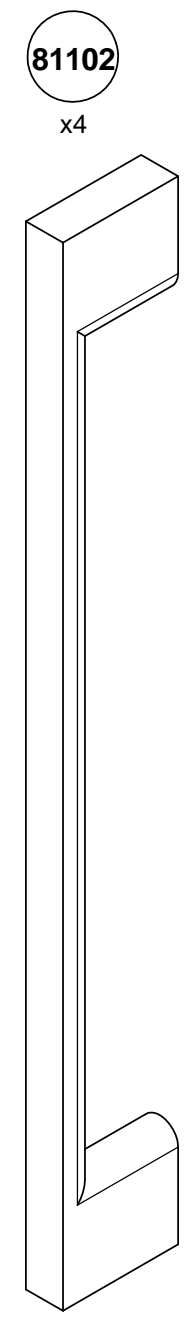

# 80425

TVILUM-SCANBIRK

Made in Denmark  
©TVILUM-SCANBIRK

Egon Kristiansens Allé 2  
DK-8882 Faarvang, Denmark

4

5

6

7

8

9

10