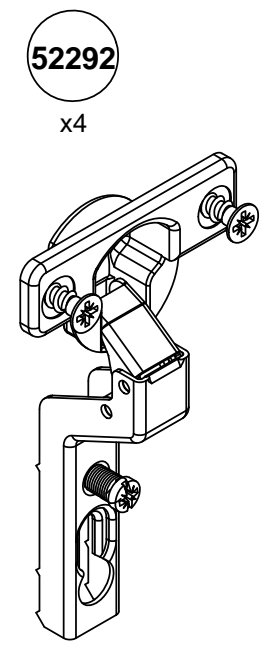

# 80425

TVILUM-SCANBIRK

Made in Denmark  
©TVILUM-SCANBIRK

Egon Kristiansens Allé 2  
DK-8882 Faarvang, Denmark

4

5

6

7

8

9

10