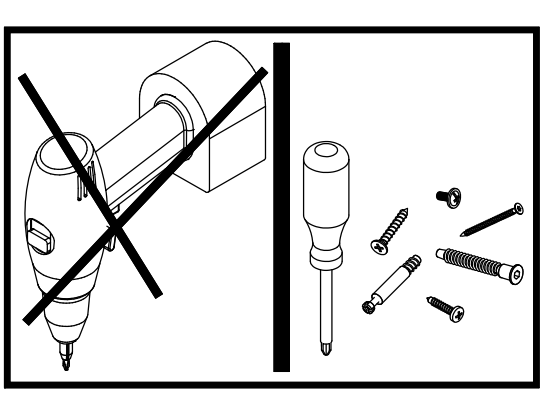

# 80425

TVILUM-SCANBIRK

Made in Denmark  
©TVILUM-SCANBIRK

Egon Kristiansens Allé 2  
DK-8882 Faarvang, Denmark

4

5

6

7