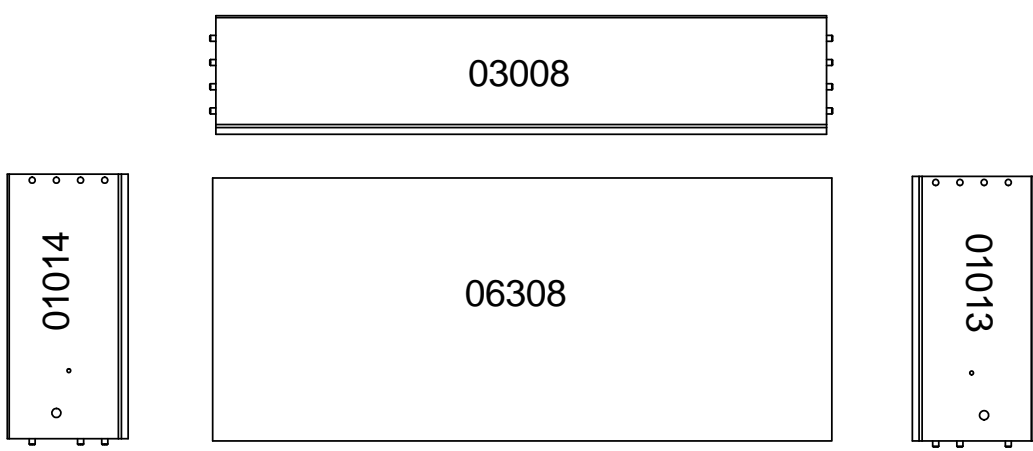

# 80425

TVILUM-SCANBIRK

Made in Denmark  
©TVILUM-SCANBIRK

Egon Kristiansens Allé 2  
DK-8882 Faarvang, Denmark

4

5

6

7