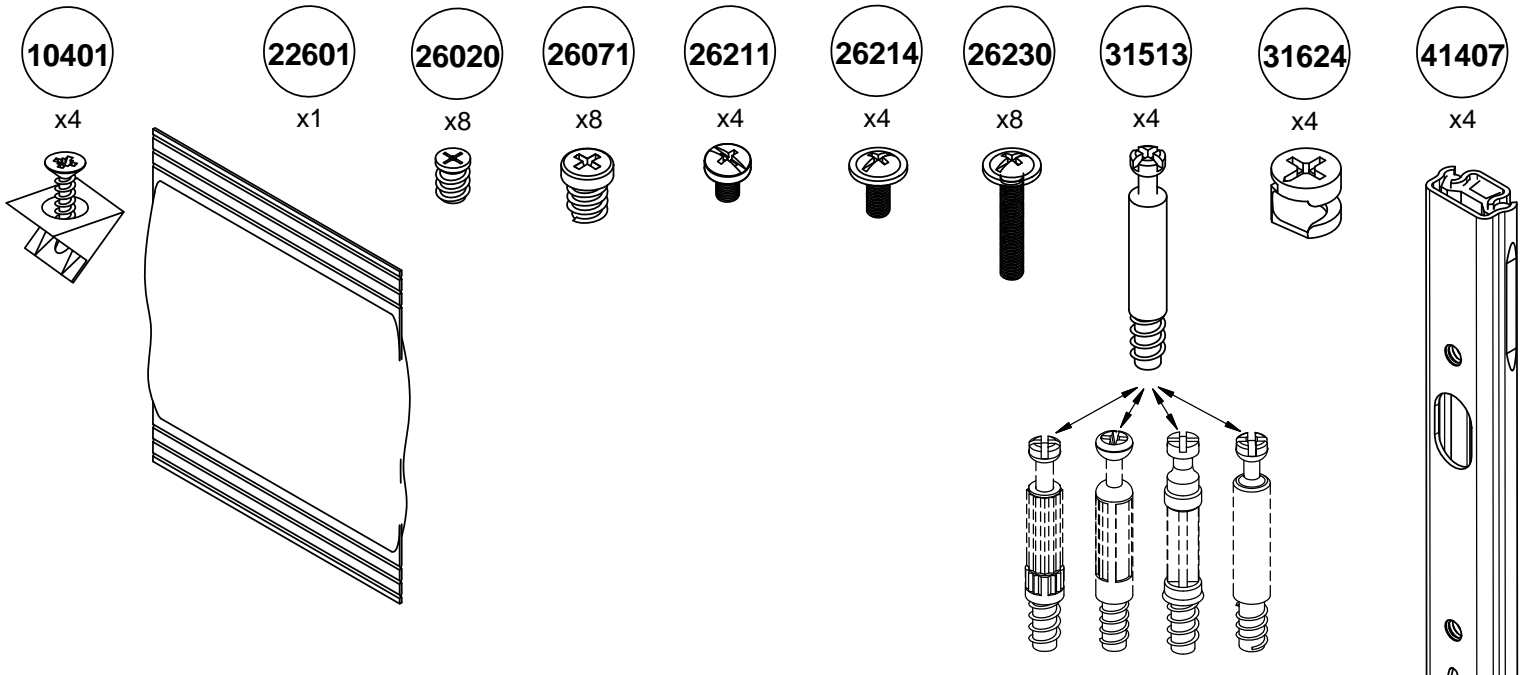

# 80425

TVILUM-SCANBIRK

Made in Denmark  
©TVILUM-SCANBIRK

Egon Kristiansens Allé 2  
DK-8882 Faarvang, Denmark

4

5

6

7

8

9

10